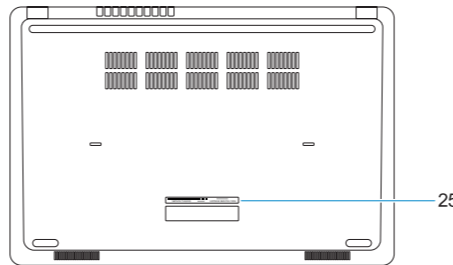

12. Port VGA
13. Port USB 2.0
14. Lecteur de carte mémoire
15. Lecteur d'empreintes digitales (en option)
16. Voyant d'état
17. Haut-parleurs
18. Pavé tactile
19. Prise jack casque/microphone
20. Port USB 3.0
21. Port USB 3.0 avec PowerShare
22. Port HDMI
23. Port réseau
24. Port de l'adaptateur d'alimentation
25. Étiquette de numéro de service

1. Kamera
2. Kamera durum ışığı
3. Mikrofon
4. SIM kart yuvası (isteğe bağlı)
5. Kızılötesi kamera (Sadece dokunma sürümü)
6. Kızılötesi vericisi (Sadece dokunma sürümü)
7. Kamera durum ışığı (Sadece dokunma sürümü)
8. Kamera (Sadece dokunma sürümü)
9. Mikrofonlar (Sadece dokunma sürümü)
10. Güç düğmesi
11. Noble Wedge güvenlik kablosu yuvası
12. VGA bağlantı noktası
13. USB 2.0 bağlantı noktası

14. Bellek kartı okuyucu
15. Parmak izi okuyucu (isteğe bağlı)
16. Durum ışığı
17. Hoparlörler
18. Dokunmatik yüzey
19. Mikrofonlu kulaklık/mikrofon jakı
20. USB 3.0 bağlantı noktası
21. PowerShare ile birlikte USB 3.0 bağlantı noktası
22. HDMI bağlantı noktası
23. Ağ bağlantı noktası
24. Güç adaptörü bağlantı noktası
25. Servis Etiketi

1. Câmara
2. Luz de estado da câmara
3. Microfone
4. Ranhura para cartão SIM (opcional)
5. Câmara de infravermelhos (Apenas versão tátil)
6. Emissor de infravermelhos (Apenas versão tátil)
7. Luz de estado da câmara (Apenas versão tátil)
8. Câmara (Apenas versão tátil)
9. Microfones (Apenas versão tátil)
10. Botão para ligar/desligar
11. Ranhura do cabo de segurança Noble Wedge
12. Porta VGA
13. Porta USB 2.0
14. Leitor de cartões de memória
15. Leitor de impressões digitais (opcional)
16. Luz de estado
17. Altifalantes
18. Pannel tátil
19. Ficha combo para auriculares/microfone
20. Porta USB 3.0
21. Porta USB 3.0 com PowerShare
22. Porta HDMI
23. Porta de rede
24. Porta do transformador
25. Etiqueta de serviço

13. منفذ USB 2.0
14. قارئ بطاقة الذاكرة
15. قارئ بصمات الأصابع (اختياري)
16. مصباح الحالة
17. مكبرات الصوت
18. لوحة اللمس
19. قابس متعدد الوظائف لسماعة الرأس/الميكروفون
20. منفذ USB 3.0
21. منفذ USB 3.0 مزود بـ PowerShare
22. منفذ HDMI
23. منفذ الشبكة
24. منفذ مهابئ التيار
25. ملصق رمز الخدمة

1. الكاميرا
2. مصباح حالة الكاميرا
3. الميكروفون
4. فتحة بطاقة SIM (اختياري)
5. الكاميرا العاملة بالأشعة تحت الحمراء (الإصدار الذي يعمل باللمس فقط)
6. جهاز بث الأشعة تحت الحمراء (الإصدار الذي يعمل باللمس فقط)
7. مصباح حالة الكاميرا (الإصدار الذي يعمل باللمس فقط)
8. الكاميرا (الإصدار الذي يعمل باللمس فقط)
9. الميكروفونات (الإصدار الذي يعمل باللمس فقط)
10. زر التشغيل
11. فتحة كابل أمان Noble Wedge
12. منفذ VGA