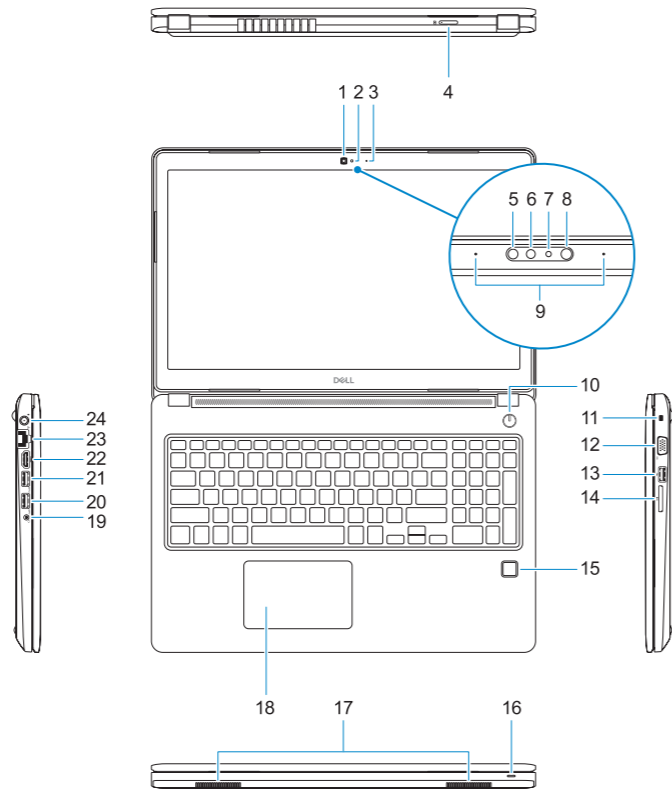

P79G

P79G002

Latitude 15-3580

Features

Caractéristiques | Funcionalidades | Özellikler | الميزات

1. Camera
2. Camera status light
3. Microphone
4. SIM-card slot (optional)
5. Infrared camera (Touch version only)
6. Infrared emitter (Touch version only)
7. Camera status light (Touch version only)
8. Camera (Touch version only)
9. Microphones (Touch version only)
10. Power button
11. Noble Wedge security-cable slot
12. VGA port
13. USB 2.0 port
14. Memory card reader